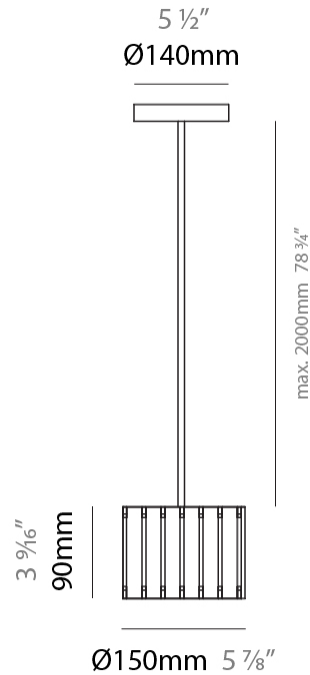

PROJECT	
TYPE	
SPECIFIER	
QUANTITY	
DATE	

LUZ OCULTA WOOD SUSPENSION

D51043- -

base number	Finish Options	Finish Options

1. To build a product code in our configurator select the specify button on the base model # product page
2. To build a manual product code on this datasheet choose from the options listed below in blue font and add the suffix to the base model #

GENERAL

Series: Luz Oculta
Subseries: Luz Oculta Wood
Brand: Fambuena
Division: Design
Mounting Type: Suspension
Mounting Location: Ceiling
Subcategory: Pendant

PHYSICAL

Shape: Rectangle
Diameter (mm): 150
Diameter (in): 5 7/8
Height (mm): 90
Height (in): 3 9/16
Light Distribution: Direct / Indirect
Fixture Finish: [DOW / NAT](#)
Holder Finish: [BRA / BRZ](#)
Fixture Material: Metal / Wood
Cable Details: Cable length 2000mm / 79"

ELECTRICAL

Number of Lamps: 1
Lamp Type: LED Retrofit
Lamp Shape: T4
Bulb Included: Bulb Not Included
Max. Wattage Per Lamp (W): 3
Lamp Base: G9
Input Voltage (V): 120

LED

OPTICAL

RATINGS AND CERTIFICATIONS

Certified By: Certified for North American Standards
IP rating: IP20